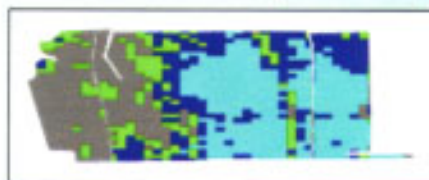

Chemical Prescription Map