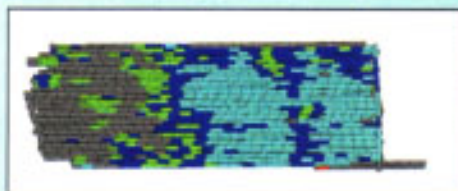

As-Applied Map

Reduce Input Costs
Apply Chemicals More Efficiently
More Uniform and Timely Crop Development
Environmentally Sound Management Practice

AerialACE